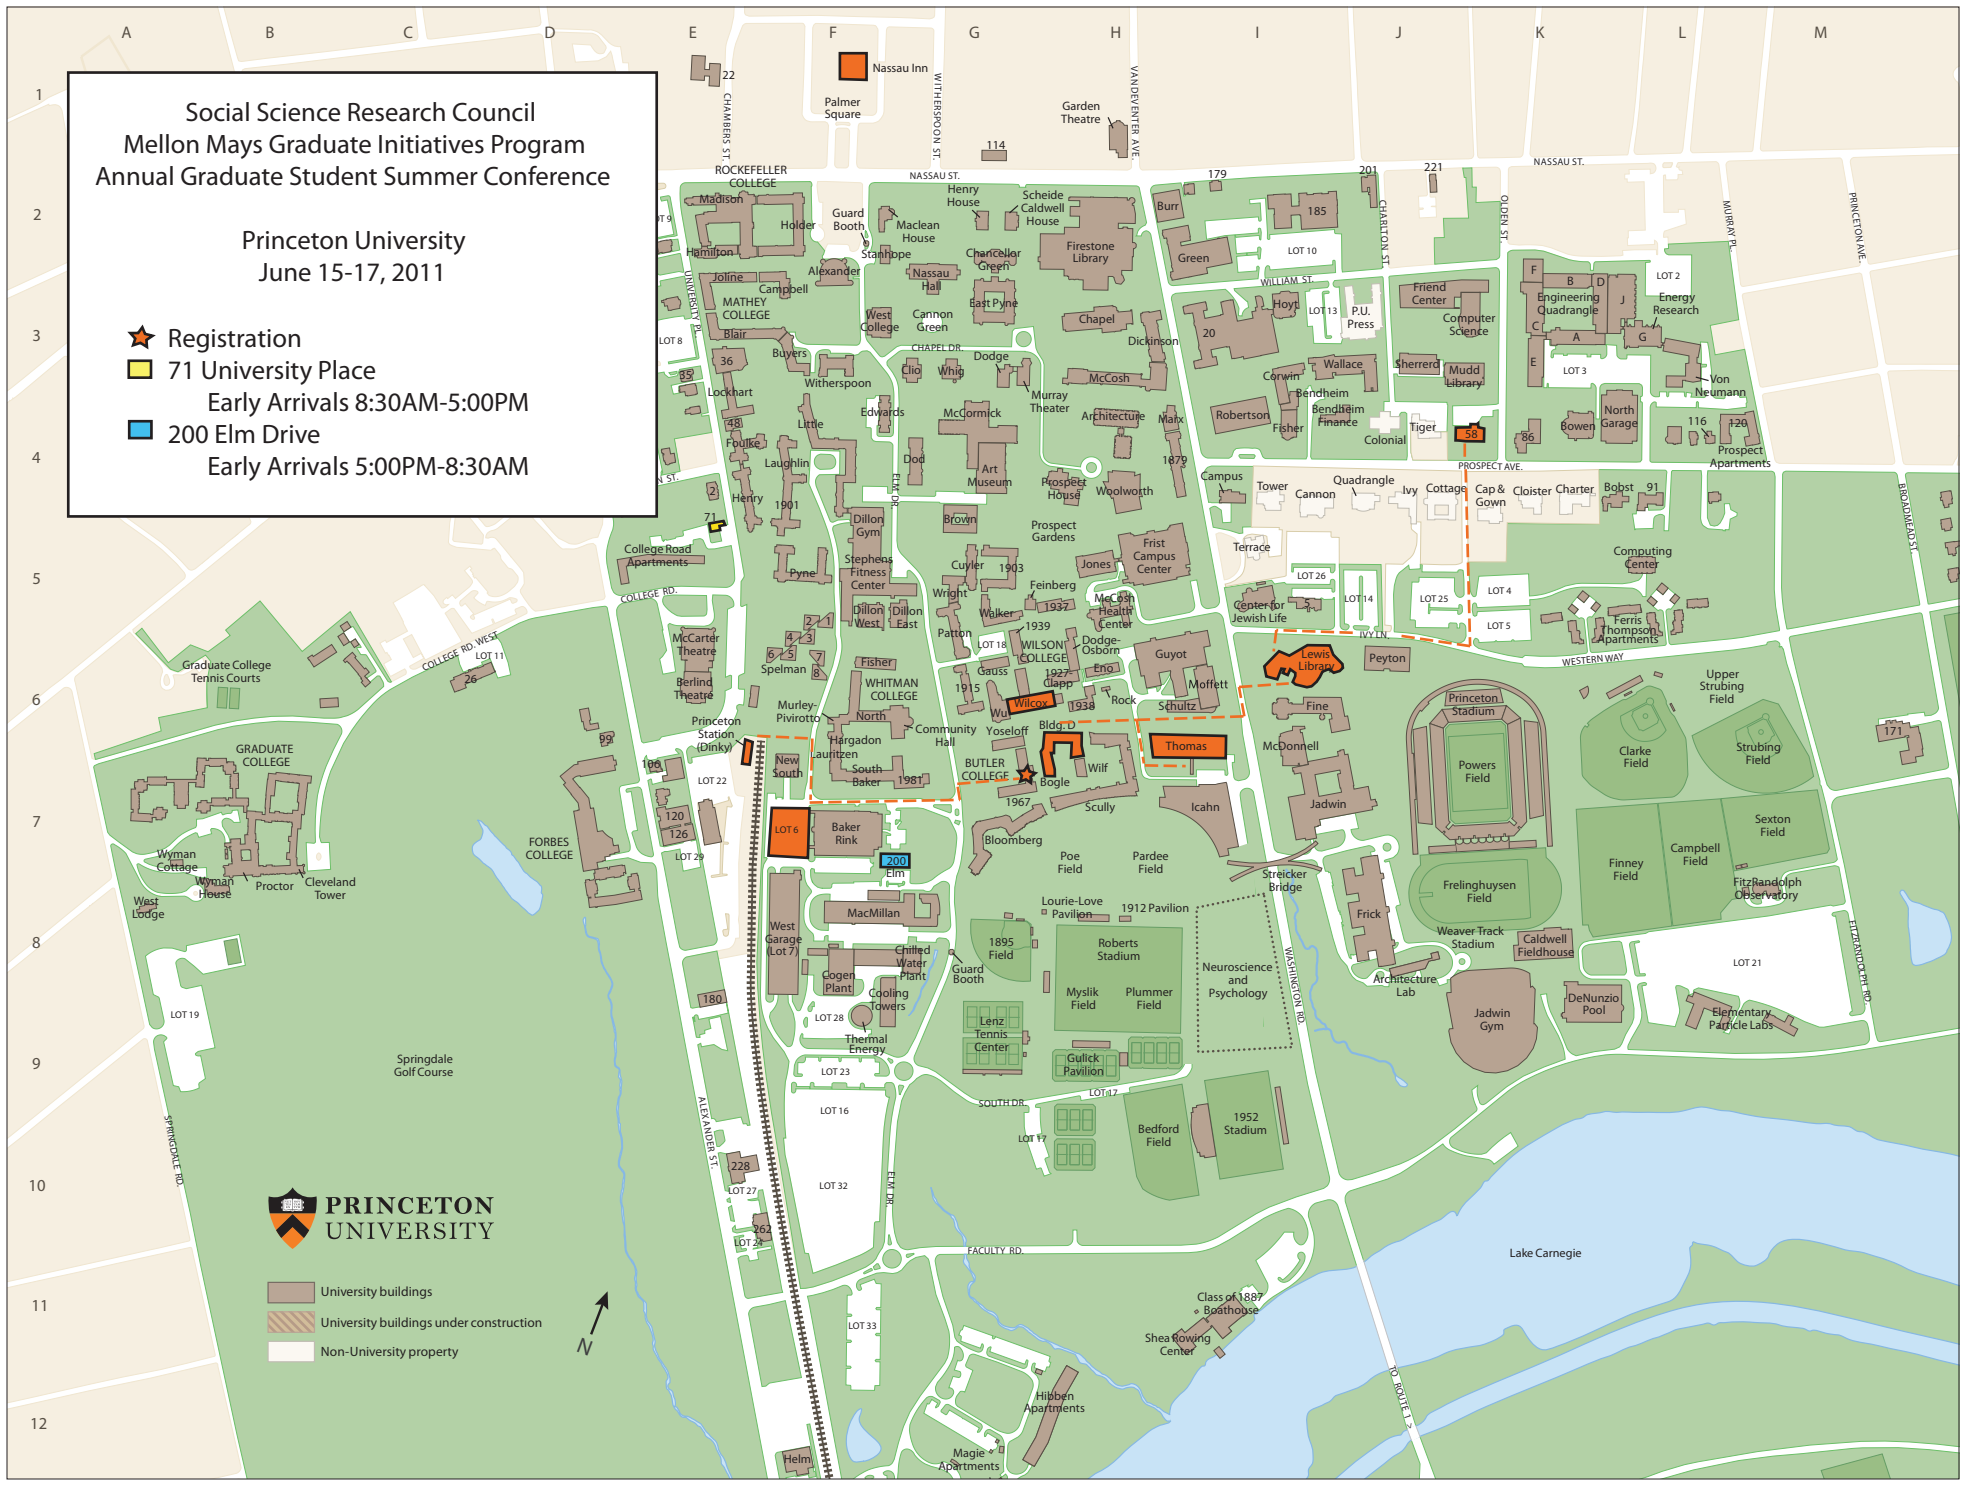

Social Science Research Council  
 Mellon Mays Graduate Initiatives Program  
 Annual Graduate Student Summer Conference

Princeton University  
 June 15-17, 2011

- ★ Registration
- 71 University Place  
 Early Arrivals 8:30AM-5:00PM
- 200 Elm Drive  
 Early Arrivals 5:00PM-8:30AM